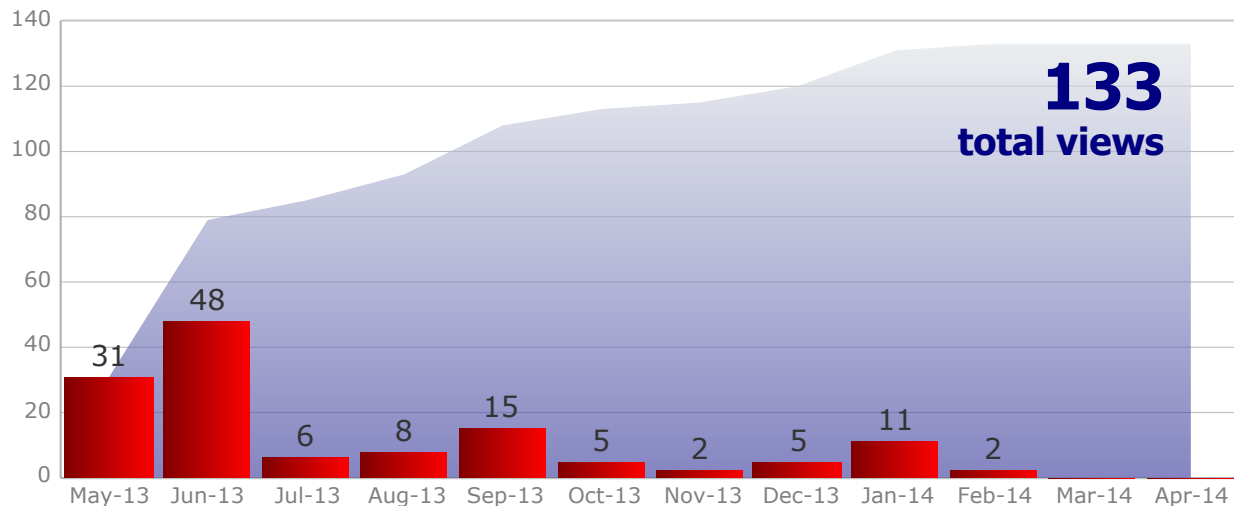

# Article Usage Dashboard

## Linkage between the unit logarithmic capacity in the theory of complex variables and the degenerate scale in the BEM/BIEMs

Kuo, S.R.; Chen, J.T.; Kao, S.K.

Applied Mathematics Letters, Volume(s) 26, 02-May-2013, Pages 929-938

### Trend and cumulative views

### Views by geography

Top countries	Rank	Views	Pct
China	1	47	35%
India	2	16	12%
United States	3	16	12%
Taiwan	4	7	5%
France	5	6	5%