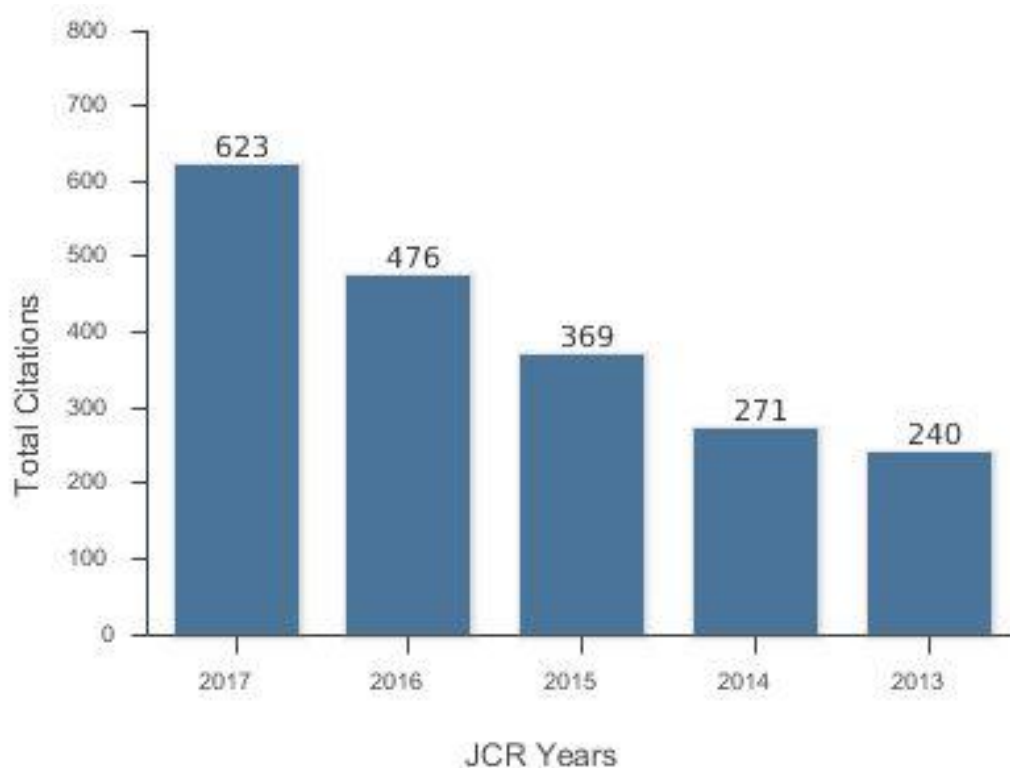

## Journal Profile: JOURNAL OF MECHANICS

### Essential Science Indicators : Total Citations Graph

### Journal Citation Report : Impact factor

JCR Year	MECHANICS		
	Rank	Quartile	JIF Percentile
2017	103/134	Q4	23.507
2016	112/133	Q4	16.165
2015	103/135	Q4	24.074
2014	119/137	Q4	13.504
2013	130/139	Q4	6.835
2012	124/135	Q4	8.519
2011	118/132	Q4	10.985
2010	113/133	Q4	15.414
2009	98/123	Q4	20.732
2008	85/112	Q4	24.554
2007	64/112	Q3	43.304
2006	84/109	Q4	23.394
2005	108/110	Q4	2.273
2004	107/107	Q4	0.467